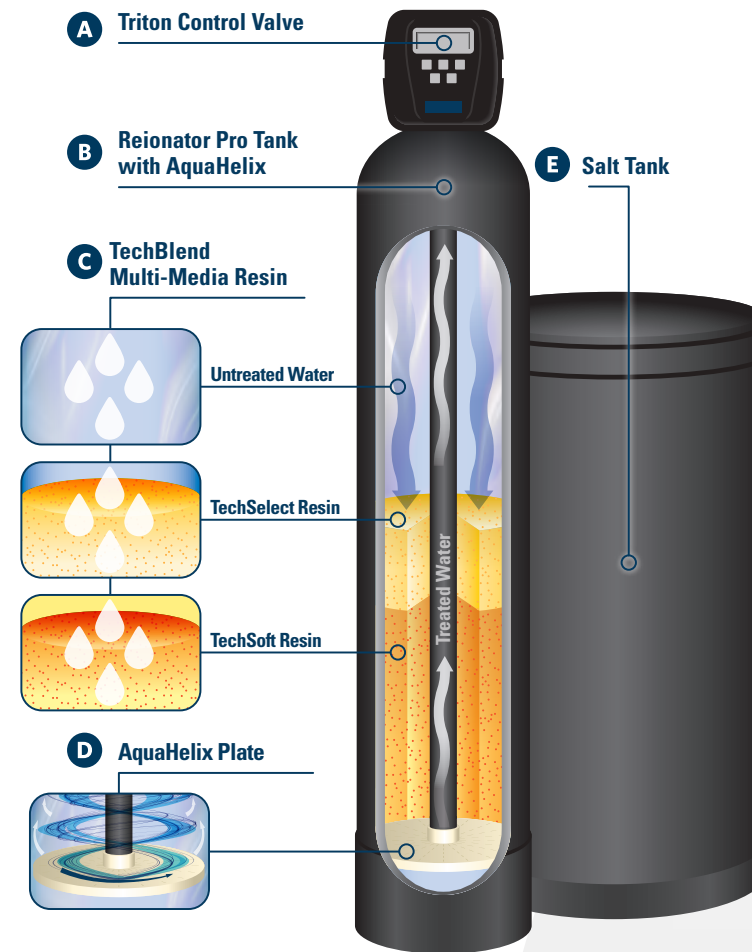

## Smoother, Cleaner Skin and Hair

Your skin is like a sponge, absorbing water—and any impurities in that water. In fact, impurities in your home's water can be devastating to your skin, contributing to dry and irritated skin, eczema, acne and more. When you use the Reionator® Pro system, you'll see and feel positive effects of cleaner, clearer, healthier water in your stronger, healthier hair and more radiant skin.

## Protect Your Appliances

Hard water—full of calcium and other rocky minerals—pummels your appliances and fixtures with every use. Worse, the minerals aggregate over time and can congest your plumbing like clogged arteries. With the Reionator® Pro, enjoy the peace of mind knowing your investment will protect your appliances and plumbing for the long term.

## Clean Effortlessly

The minerals in hard water make cleaning your home more difficult than it needs to be. It makes you use more soap to get something clean. It leaves spots and streaks. Hard water makes cleaning virtually impossible. It's time you upgraded to water from the Reionator® Pro, which will make cleaning and polishing a breeze.